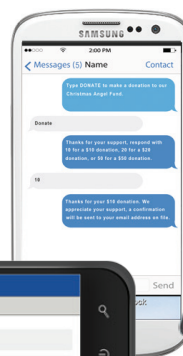

RuCharitable®

Engage donors anywhere,
increase giving and help
you reach your goals faster.

RuCharitable is an engagement platform powered by ClearGive that will greatly enhance an organization's ability to manage donors and increase giving across multiple platforms. Features of our program include:

Online Giving

**Text to
Give**

Mobile Giving

Donation Kiosk