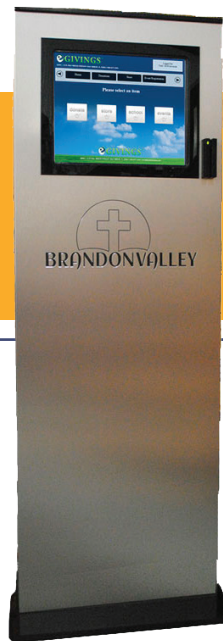

DIGITAL DONATION HARDWARE

Table Kiosk

With a 15" LCD touch screen terminal and an integrated card reader, this low-profile design fits in the tightest of spaces and is perfect for high traffic areas or off site fundraising. Add on's include WiFi and a VESA wall mount.

Table Kiosk Plus

This 15" LCD touch screen terminal has an integrated thermal printer for organizations that want to provide their donors with a printed receipt. Add on's include an optional WiFi adapter.

Table Kiosk Pro

Organizations looking for a sleek bezel free design, consider this unit. It has a slimmer overall footprint with the ability to be configured to the optimal angle and space. Add on's include an optional VESA mount for wall mount capability and a WiFi adapter.

Pedestal Kiosk

The Pedestal Kiosk is one of our most versatile kiosks with a 21" high resolution multi-touchscreen computer that can be displayed in portrait or landscape mode.

Branding options include placing your logo or messaging along the center of the pedestal stand..